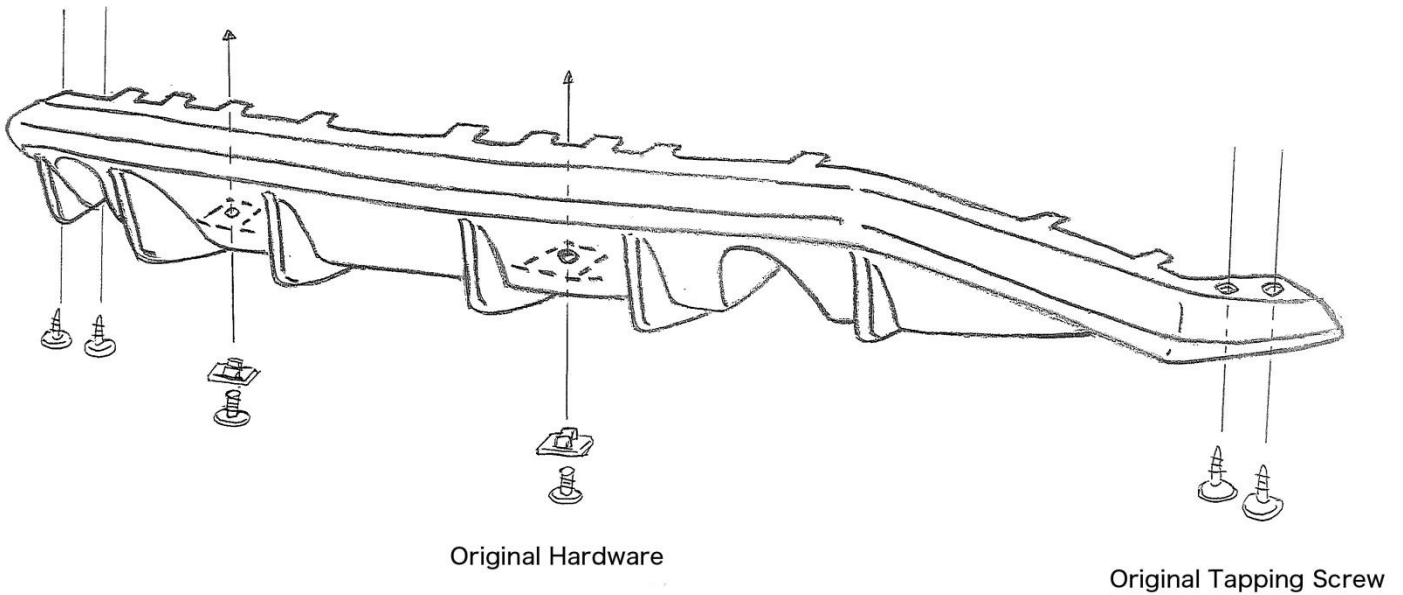

BODY KIT SERIES for VW GOLF7 GTI >>> Rear Diffuser DTM Style

【iSWEEP Rear Diffuser DTM Style】

VW GOLF7 GTI

◇ Parts List

1. Rear Diffuser × 1

Thank you for your purchase for our iSWEEP Rear Diffuser. Please read our instruction manual thoroughly and CAREFULLY. To prevent any accidents or failures, the installation of this product should only be performed by persons with experience and proper knowledge of aftermarket body enhancements.

【Installation Instructions】

1. This product should be taken to a body shop or paint refinisher and be painted by a qualified automotive paint specialist.
2. Remove the original rear diffuser. Remove the clip nut and screw that is attached to the original rear diffuser and reuse them to the iSWEEP Rear Diffuser at the same position.
3. Install the iSWEEP Rear Diffuser in the same way as an original.